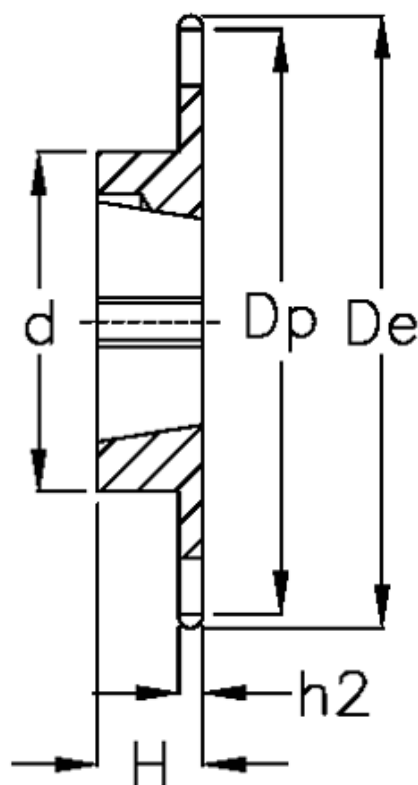

Article number: 616031007057

Description: Taperbored sprocket 12 B-1 Z=57 simplex  
for bushing 3020

## Measures

|                |                |
|----------------|----------------|
| C              | = 2            |
| d              | = 108          |
| De             | = 355.4        |
| Dp             | = 345.81       |
| For bush       | = 2517         |
| For chain size | = 3/4" x 7/16" |
| For chain type | = 12 B-1       |
| H              | = 45           |

|                 |             |
|-----------------|-------------|
| h1              | = 11.1      |
| Material        | = Støbejern |
| Number of teeth | = 57        |